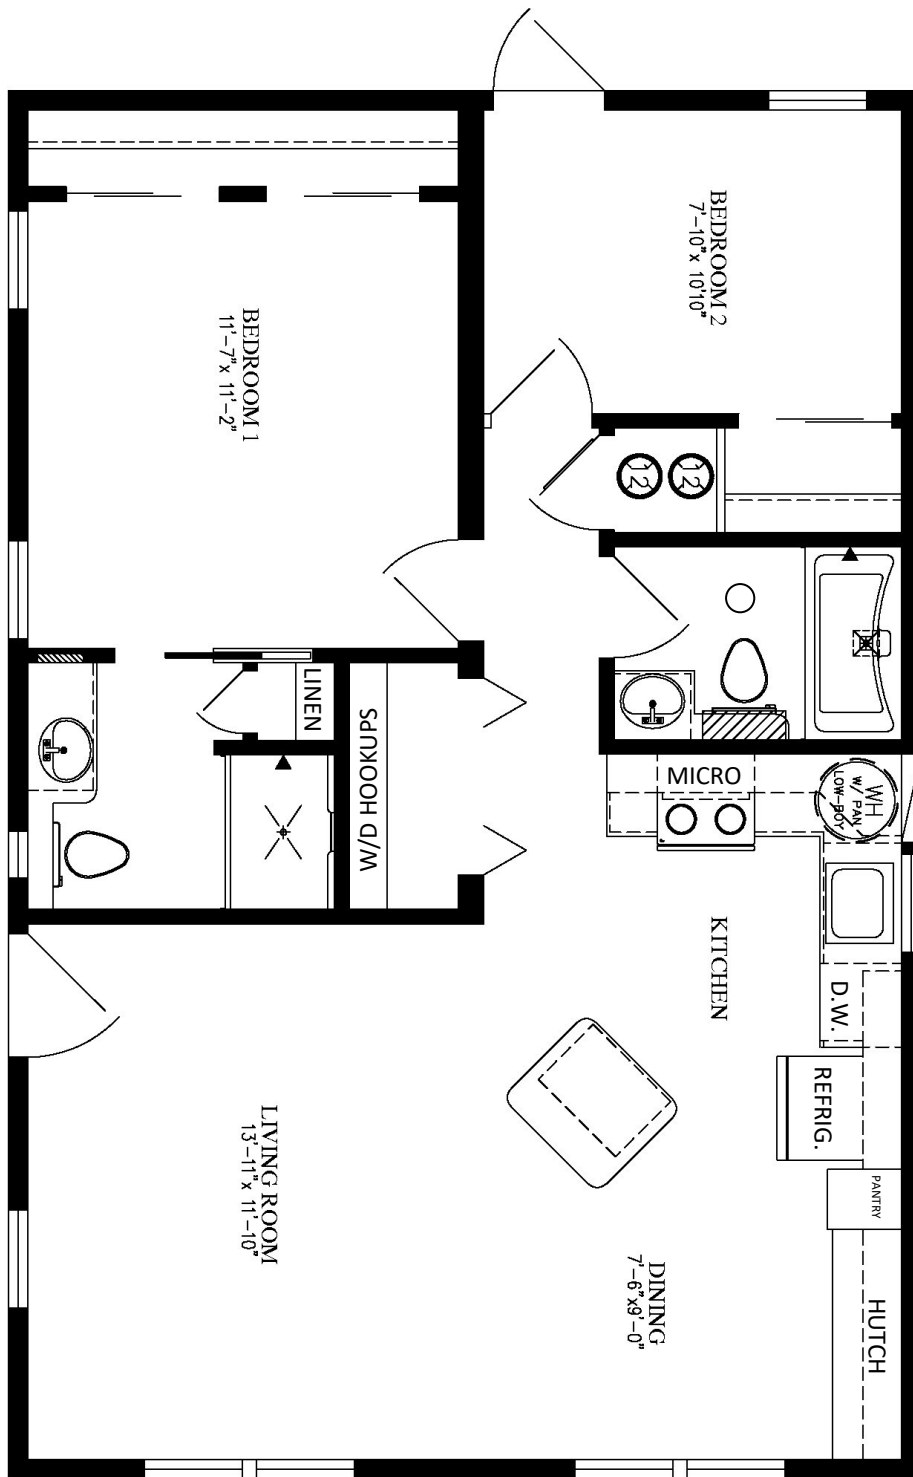

# THE SEAHORSE

2 BEDROOM / 2 BATH

864 sq. ft.

23'8" x 36'

PLEASE SEE SALES SPECIALIST FOR UPDATED PRICING

SERIAL 38857 2024 SEAHORSE TNR-2362A

LEECORP HOMES ESTERO MODEL CENTER

20251 S. Tamiami Trail, Estero, FL 33928