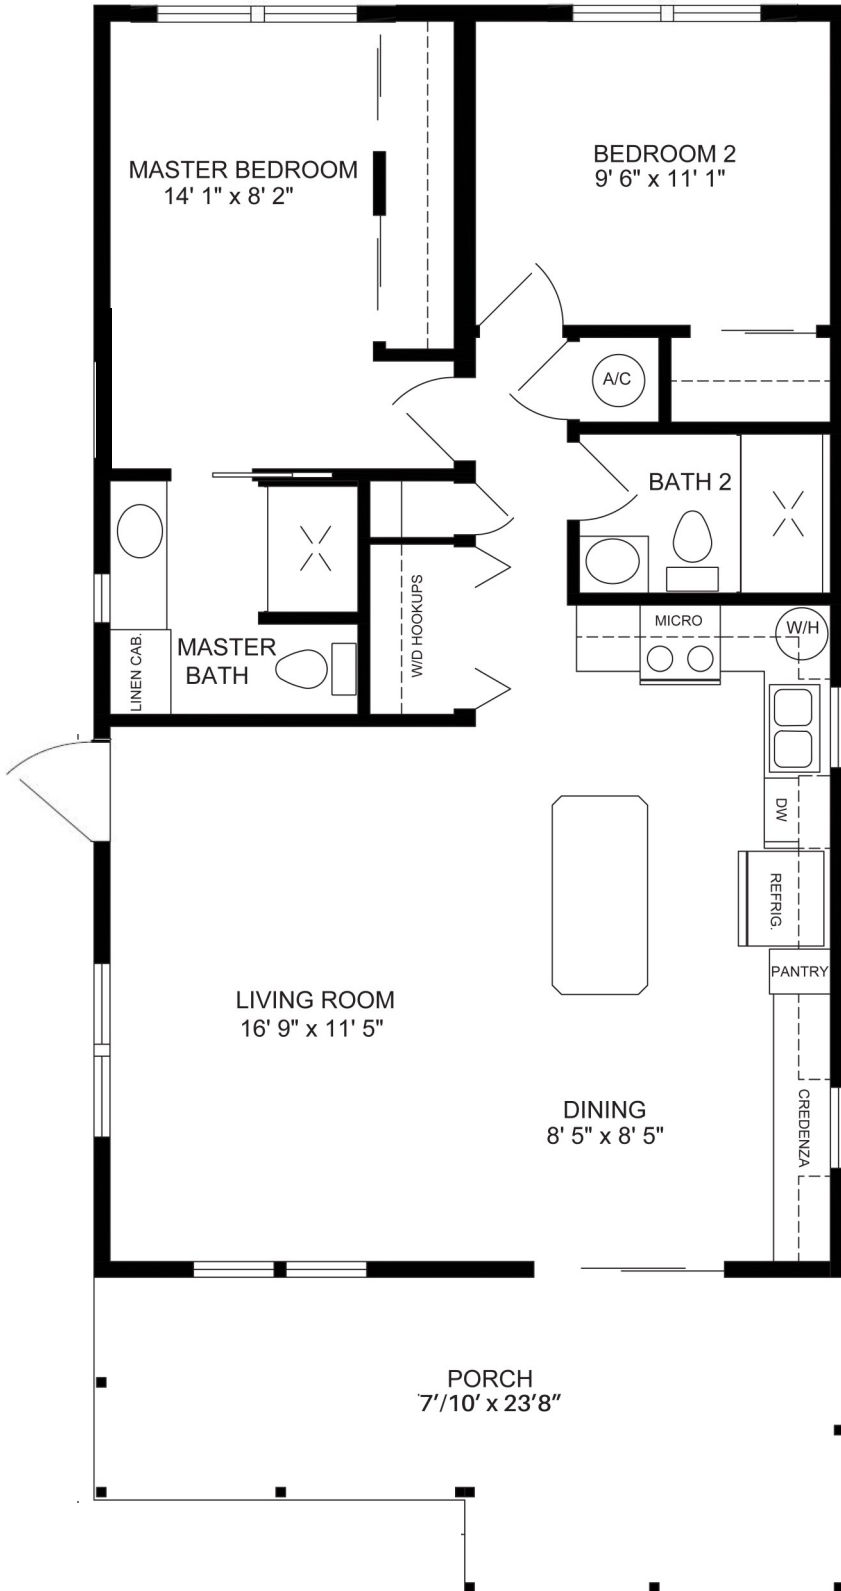

**LEECORP
HOMES**

THE DOLPHIN

2 BEDROOM / 2 BATH

955 sq. ft.

**23'8" x 40'
with Factory-Built Porch
7'10' x 23'8"**

PLEASE SEE SALES SPECIALIST FOR UPDATED PRICING

LEECORP HOMES ESTERO MODEL CENTER

20251 S. Tamiami Trail, Estero, FL 33928