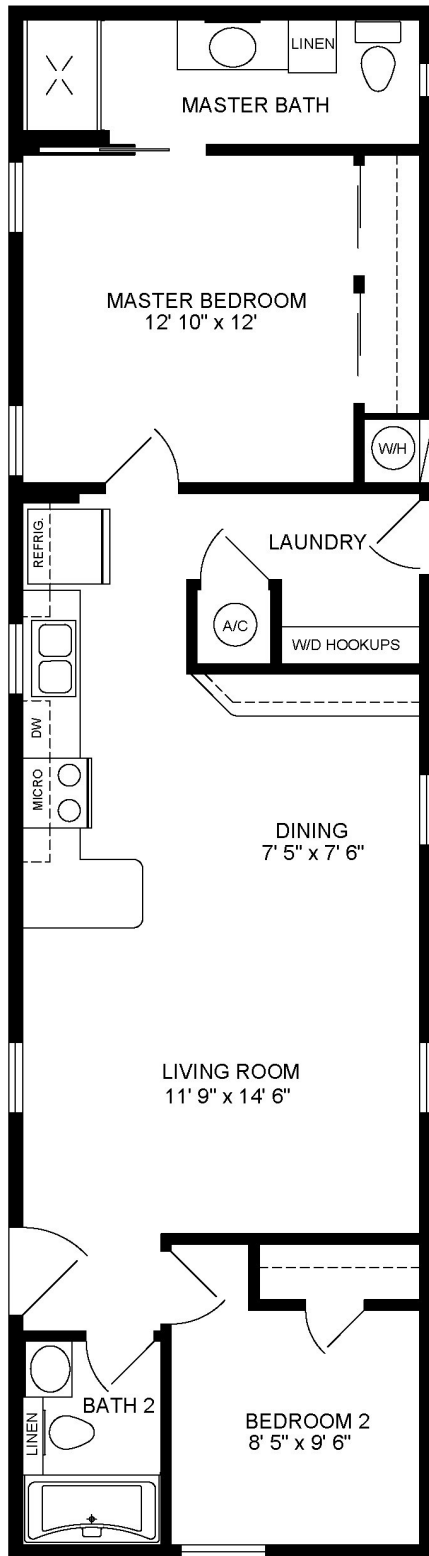

THE EGRET

2 BEDROOM / 2 BATH

859 sq. ft.

15'4" x 56'

PLEASE SEE SALES SPECIALIST FOR UPDATED PRICING

LEECORP HOMES ESTERO MODEL CENTER

20251 S. Tamiami Trail, Estero, FL 33928

239.498.2220 • 800.428.1318 • www.LeeCorpHomes.com