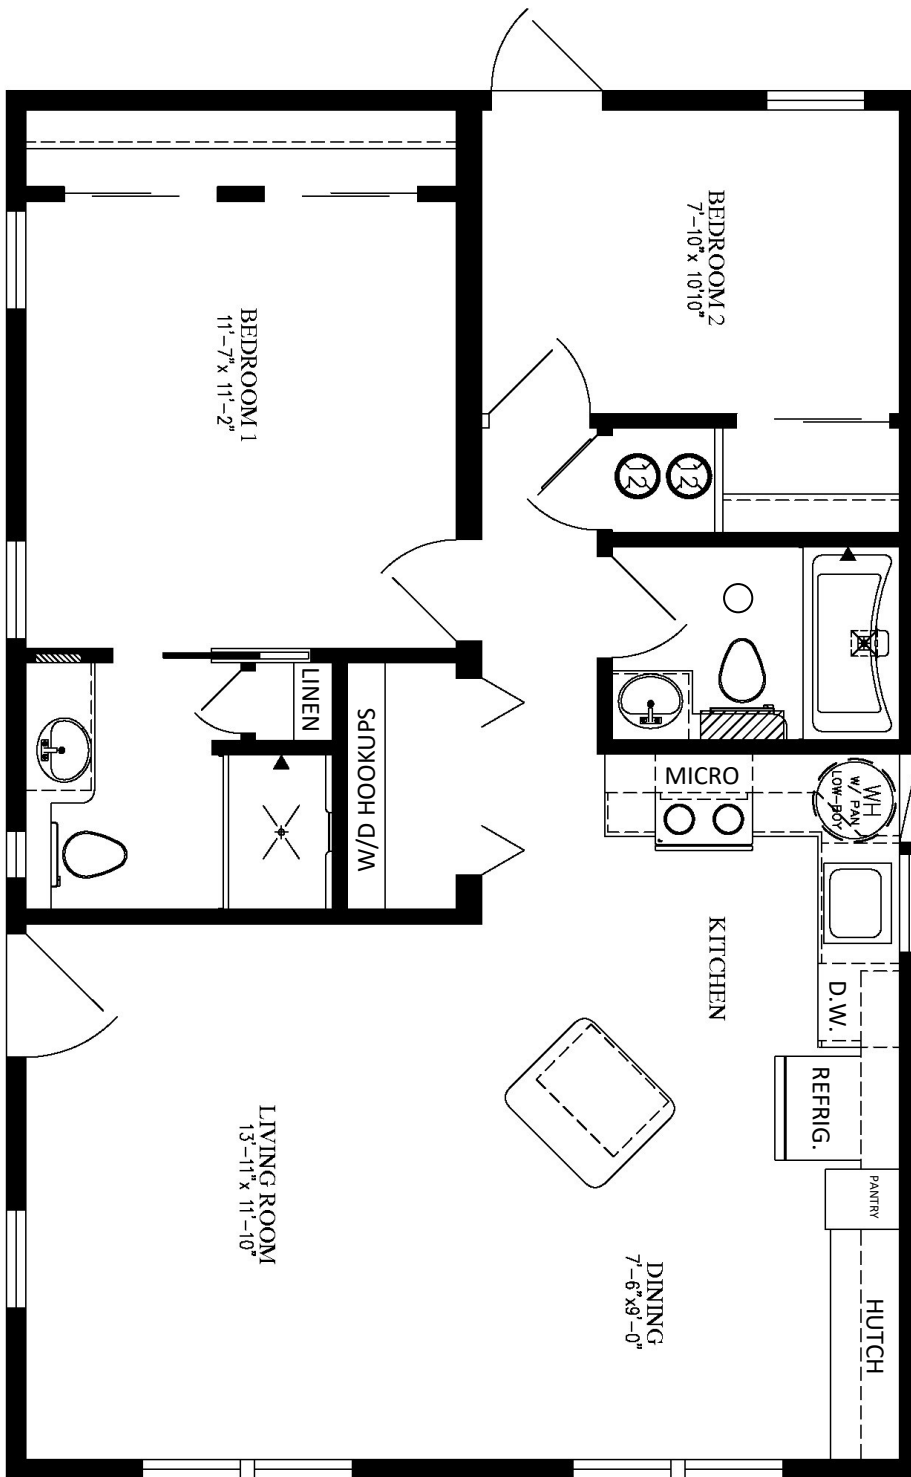

THE SEAHORSE

2 BEDROOM / 2 BATH

864 sq. ft.

23'8" x 36'

PLEASE SEE SALES SPECIALIST FOR UPDATED PRICING

SERIAL 38857 2024 SEAHORSE TNR-2362A

LEECORP HOMES ESTERO MODEL CENTER

20251 S. Tamiami Trail, Estero, FL 33928