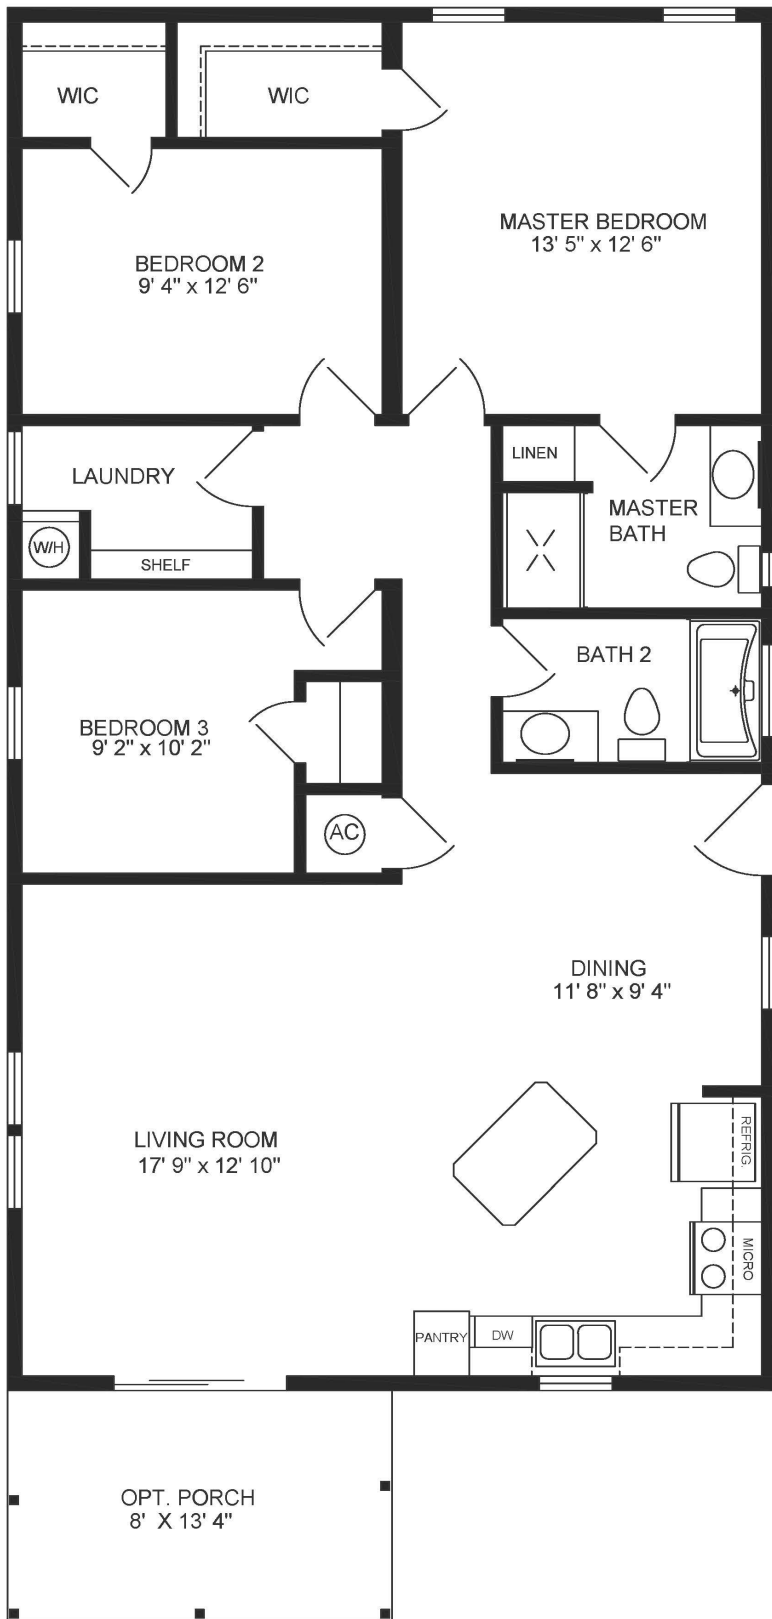

# THE STARFISH

3 BEDROOM / 2 BATH

1,280 sq. ft.

26'8" x 48' with  
Factory Built Porch  
8' x 13'4"

PLEASE SEE SALES SPECIALIST FOR UPDATED PRICING

**LEECORP HOMES ESTERO MODEL CENTER**

20251 S. Tamiami Trail, Estero, FL 33928